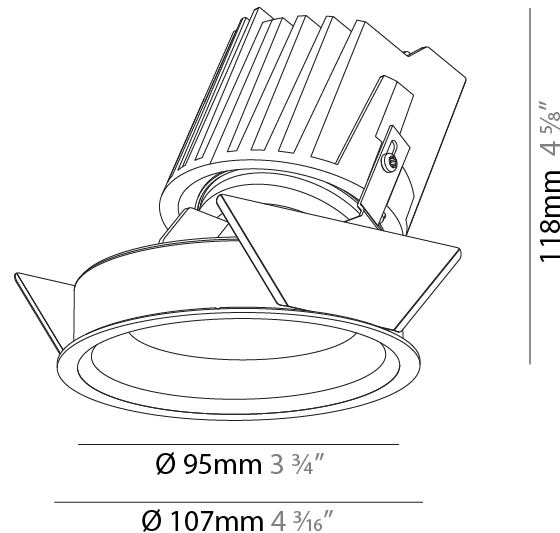

RATINGS AND CERTIFICATIONS

Certified By: Certified for North American Standards
IP rating: IP20